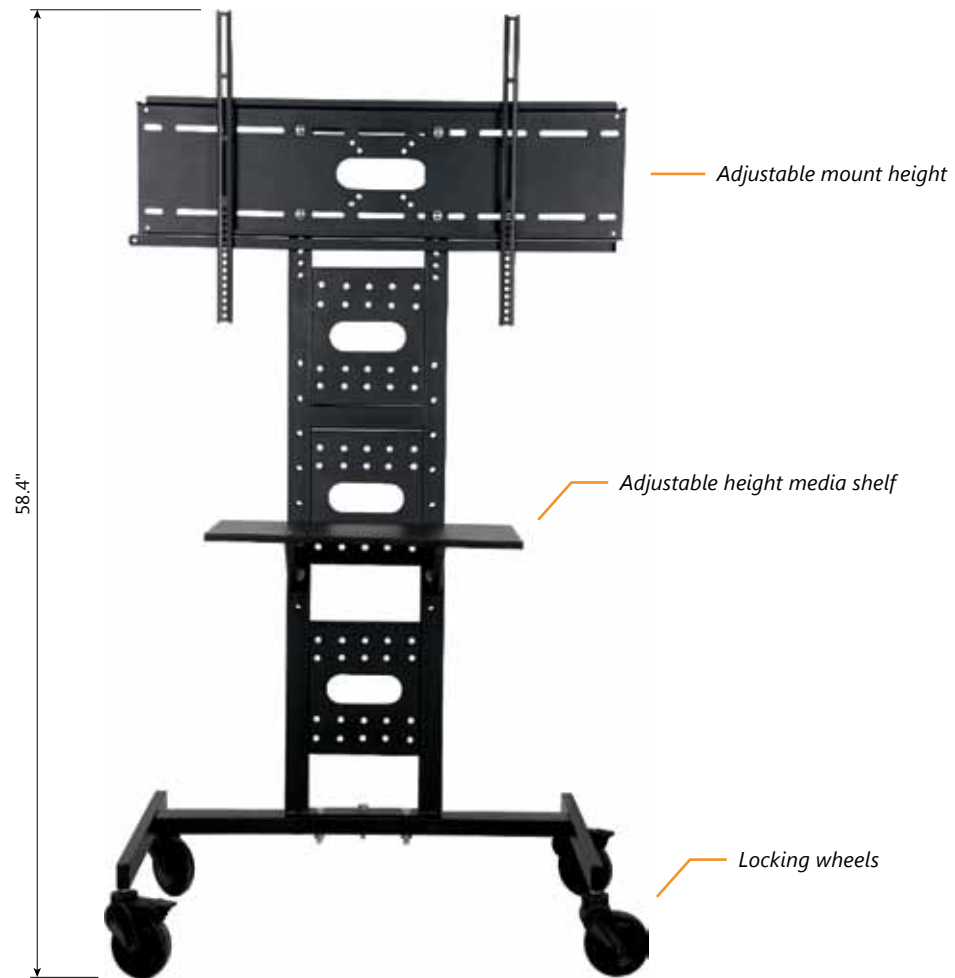

# AVM ST03 FLAT-SCREEN TV STAND

PART NUMBER	AVM-MM-ST03	MOUNT PATTERN	Max. VESA 800 × 400
LOAD CAPACITY	132 lbs (60kg)	SCREEN SIZE	37" – 60" (94–152 cm)
FINISH	Powder Coat	CONSTRUCTION	High Gauge Cold Rolled Steel
COLOR	Black	DIMENSIONS	29.5" × 19.7" × 55" (750 × 500 × 1400mm)
WEIGHT	43.05 lbs (19.53 kg)	INCLUDED	Installation Guide, Hardware Kit