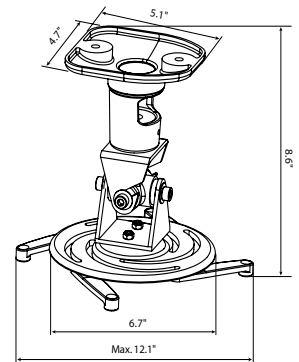

AVM PRO-101 UNIVERSAL PROJECTOR MOUNT

Cables/electricity can be run securely inside cable channels

Universal mounting pattern holds most A-V projectors

180° pitch & yaw, 360° rotation with lock-down

PART NUMBERS	AVM-PRO-UNV101-SV <i>Silver</i>	AVM-PRO-UNV101-BK <i>Black</i>	AVM-PRO-UNV101-WH <i>White</i>
PITCH & YAW	180°	ROTATION	360°
LOAD CAPACITY	30 lbs (13.61 kg)	WEIGHT	2.7 lbs (1.22 kg)
MOUNTING ARMS	3-4	COLOR	Silver, Black or White
MATERIALS	Cast Aluminum — Strong, Lightweight, Heat Dissipating Surface		
FINISH	Scratch-resistant, eco-friendly anodic electrodeposition finish using acrylic paint.		
INCLUDES	Universal Mount, Mounting Hardware, Tool Kit		