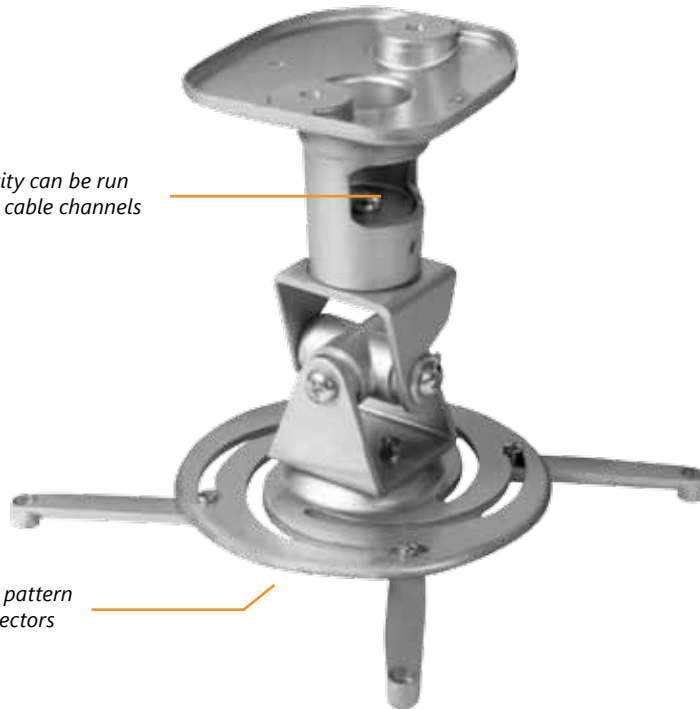

AVM PRO-101 UNIVERSAL PROJECTOR MOUNT

Cables/electricity can be run securely inside cable channels

Universal mounting pattern holds most A-V projectors

180° pitch & yaw, 360° rotation with lock-down

PART NUMBERS	AVM-PRO-UNV101-SV <i>Silver</i>	AVM-PRO-UNV101-BK <i>Black</i>	AVM-PRO-UNV101-WH <i>White</i>
PITCH & YAW	180°	ROTATION	360°
LOAD CAPACITY	30 lbs (13.61 kg)	WEIGHT	2.7 lbs (1.22 kg)
MOUNTING ARMS	3-4	COLOR	Silver, Black or White
MATERIALS	Cast Aluminum — Strong, Lightweight, Heat Dissipating Surface		
FINISH	Scratch-resistant, eco-friendly anodic electrodeposition finish using acrylic paint.		
INCLUDES	Universal Mount, Mounting Hardware, Tool Kit		