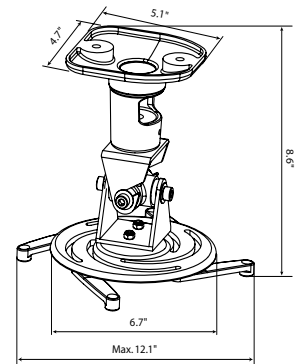

AVM PRO-DCP UNIVERSAL PROJECTOR DROP-IN CEILING MOUNT

Available with 2, 3 or 4 NEMA standard outlet openings (covers included)

Cables/electricity can be run securely inside cable channels

Universal mounting pattern holds most A-V projectors

180° pitch & yaw, 360° rotation with lock-down

PART NUMBERS	AVM-PRO-DCP-UNV-202-SV 2 outlet openings, silver mount	AVM-PRO-DCP-UNV-202-BK 2 outlet openings, black mount	AVM-PRO-DCP-UNV-202-WH 2 outlet openings, white mount		
	AVM-PRO-DCP-UNV-303-SV 3 outlet openings, silver mount	AVM-PRO-DCP-UNV-303-BK 3 outlet openings, black mount	AVM-PRO-DCP-UNV-303-WH 3 outlet openings, white mount		
	AVM-PRO-DCP-UNV-404-SV 4 outlet openings, silver mount	AVM-PRO-DCP-UNV-404-BK 4 outlet openings, black mount	AVM-PRO-DCP-UNV-404-WH 4 outlet openings, white mount		
PITCH & YAW	180°	ROTATION	360°	MOUNTING ARMS	3-4
LOAD CAPACITY	30 lbs (13.61 kg)	WEIGHT	8.9 lbs (4.07 kg)	MOUNTING POINTS	5 (on plate)
OUTLET OPENINGS	2-4 NEMA standard	COLOR	Plate: White Mount: Silver, Black or White		
MATERIALS	Plate: Stainless Steel Mount: Cast Aluminum — Strong, Lightweight, Heat Dissipating Surface				
FINISH	Scratch-resistant, eco-friendly anodic electrodeposition finish using acrylic paint.				
INCLUDES	2' x 2' Plate, Universal Mount, Safety Support Cable, Mounting Hardware, Tool Kit				