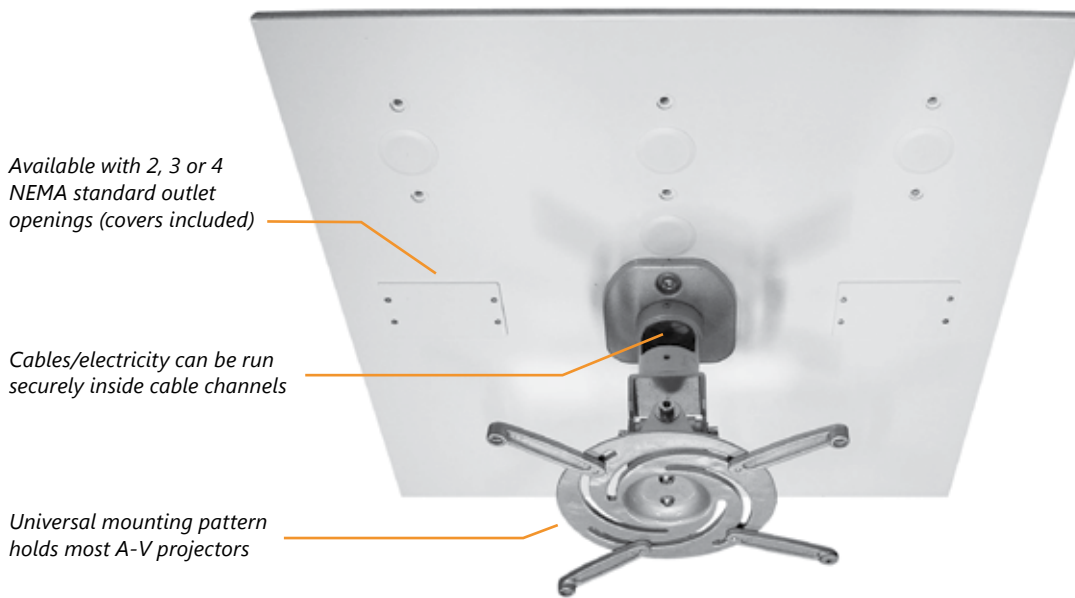

AVM PRO-DCP UNIVERSAL PROJECTOR DROP-IN CEILING MOUNT

Available with 2, 3 or 4 NEMA standard outlet openings (covers included)

Cables/electricity can be run securely inside cable channels

Universal mounting pattern holds most A-V projectors

180° pitch & yaw, 360° rotation with lock-down

PART NUMBERS	AVM-PRO-DCP-UNV-202-SV 2 outlet openings, silver mount	AVM-PRO-DCP-UNV-202-BK 2 outlet openings, black mount	AVM-PRO-DCP-UNV-202-WH 2 outlet openings, white mount		
	AVM-PRO-DCP-UNV-303-SV 3 outlet openings, silver mount	AVM-PRO-DCP-UNV-303-BK 3 outlet openings, black mount	AVM-PRO-DCP-UNV-303-WH 3 outlet openings, white mount		
	AVM-PRO-DCP-UNV-404-SV 4 outlet openings, silver mount	AVM-PRO-DCP-UNV-404-BK 4 outlet openings, black mount	AVM-PRO-DCP-UNV-404-WH 4 outlet openings, white mount		
PITCH & YAW	180°	ROTATION	360°	MOUNTING ARMS	3-4
LOAD CAPACITY	30 lbs (13.61 kg)	WEIGHT	8.9 lbs (4.07 kg)	MOUNTING POINTS	5 (on plate)
OUTLET OPENINGS	2-4 NEMA standard	COLOR	Plate: White Mount: Silver, Black or White		
MATERIALS	Plate: Stainless Steel Mount: Cast Aluminum — Strong, Lightweight, Heat Dissipating Surface				
FINISH	Scratch-resistant, eco-friendly anodic electrodeposition finish using acrylic paint.				
INCLUDES	2' x 2' Plate, Universal Mount, Safety Support Cable, Mounting Hardware, Tool Kit				