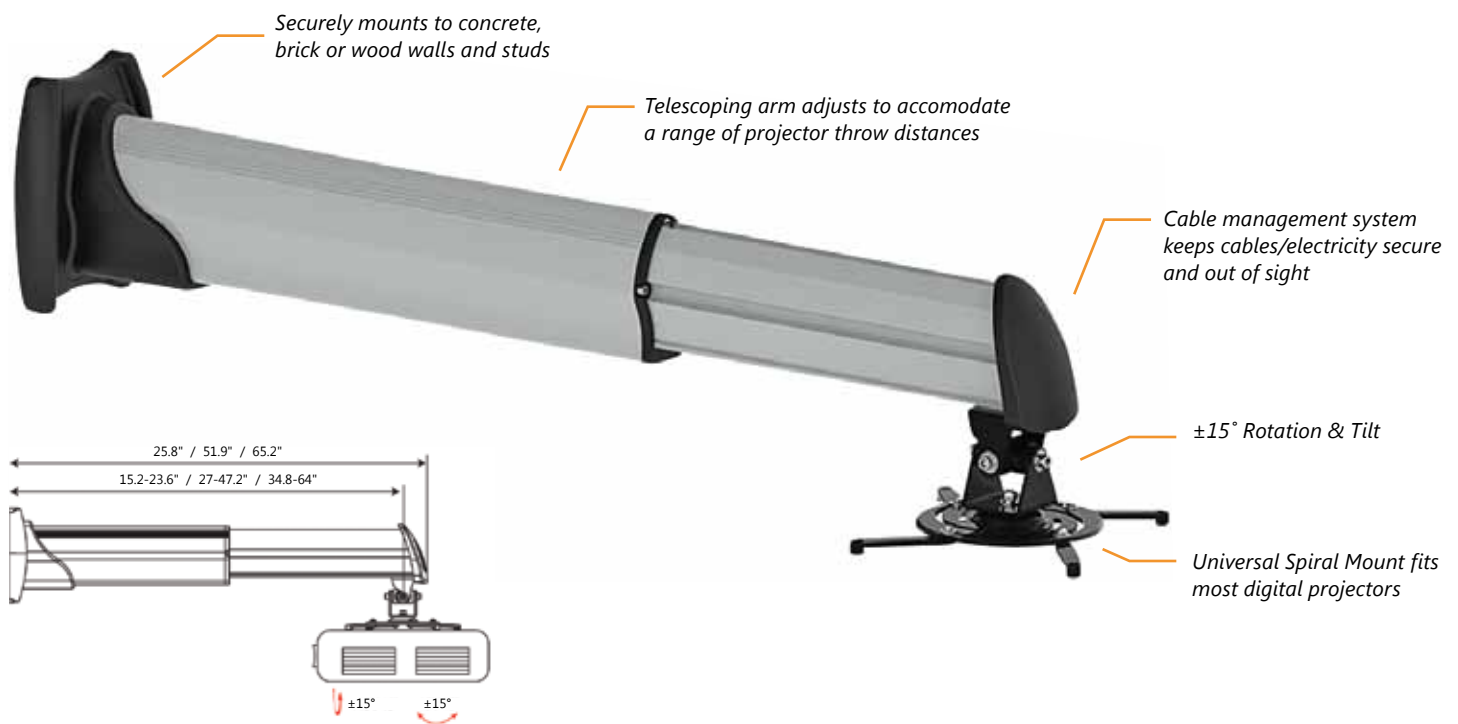

# AVM PRO-WM UNIVERSAL PROJECTOR WALL MOUNT

STYLE	SMALL	MEDIUM	LARGE
PART NUMBER	AVM-PRO-UNV-1524-WM	AVM-PRO-UNV-2747-WM	AVM-PRO-UNV-3564-WM
ARM LENGTH	15.2 – 23.6"	27 – 47.2"	34.8 – 64"
ROTATION	$\pm 15^\circ$	TILT	$\pm 15^\circ$
MOUNT PATTERN	Universal Spiral Mount	MOUNTING ARMS	3 – 4
COLOR	Silver with Black	CONSTRUCTION	Aluminum Alloy
LOAD CAPACITY	33 lbs (15 kg)	INCLUDES	Mounting Hardware & Tool Kit