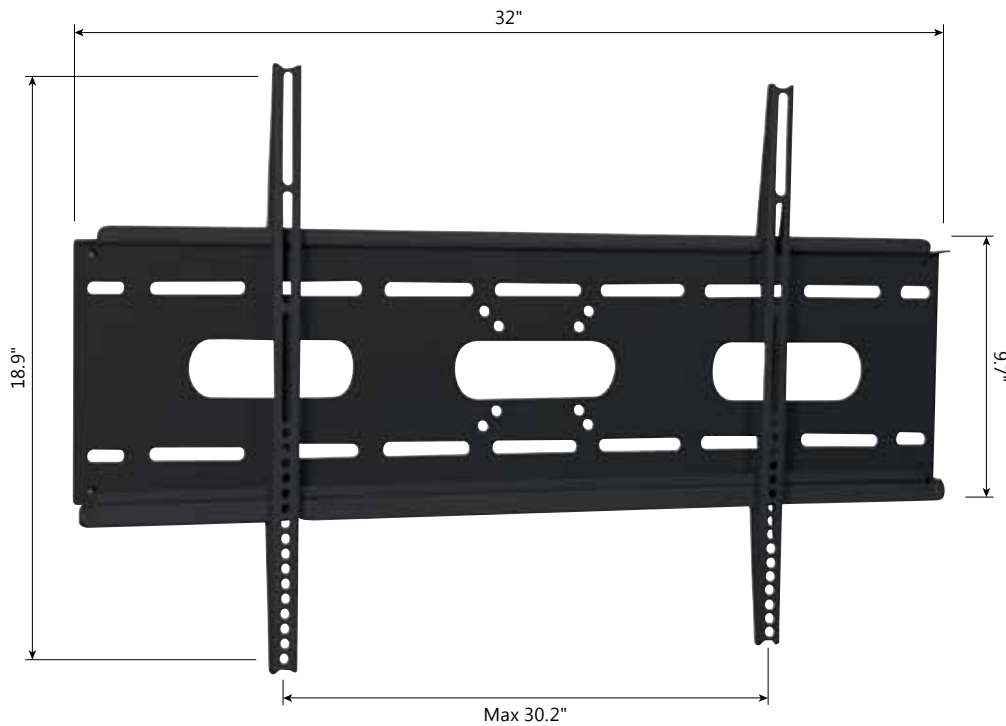

## FIXED WALL MOUNT, LARGE

*Integrated  
Bubble Level*

<b>PART NUMBER</b>	AVM-PS-P04	<b>MOUNT PATTERN</b>	Universal & Max. VESA 800×400
<b>LOAD CAPACITY</b>	180 lbs (81.6kg)	<b>SCREEN SIZE</b>	37" – 80" (58 – 203cm)
<b>FINISH</b>	Powder Coat	<b>CONSTRUCTION</b>	High Gauge Cold Rolled Steel
<b>COLOR</b>	Black	<b>WEIGHT</b>	10.2 lbs (4.63 kg)
<b>FEATURES</b>	Slim-Profile Universal LCD/Plasma Mount Integrated Bubble Level Optional Security Lock	<b>DIMENSIONS</b>	33.8" × 20" × 1" (860 × 507 × 25mm)
		<b>INCLUDED</b>	Installation Guide, Hardware Kit