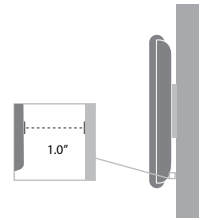

## FIXED WALL MOUNT, LARGE

*Integrated  
Bubble Level*

<b>PART NUMBER</b>	AVM-PS-P04	<b>MOUNT PATTERN</b>	Universal & Max. VESA 800×400
<b>LOAD CAPACITY</b>	180 lbs (81.6kg)	<b>SCREEN SIZE</b>	37" – 80" (58 – 203cm)
<b>FINISH</b>	Powder Coat	<b>CONSTRUCTION</b>	High Gauge Cold Rolled Steel
<b>COLOR</b>	Black	<b>WEIGHT</b>	10.2 lbs (4.63 kg)
<b>FEATURES</b>	Slim-Profile Universal LCD/Plasma Mount Integrated Bubble Level Optional Security Lock	<b>DIMENSIONS</b>	33.8" × 20" × 1" (860 × 507 × 25mm)
		<b>INCLUDED</b>	Installation Guide, Hardware Kit