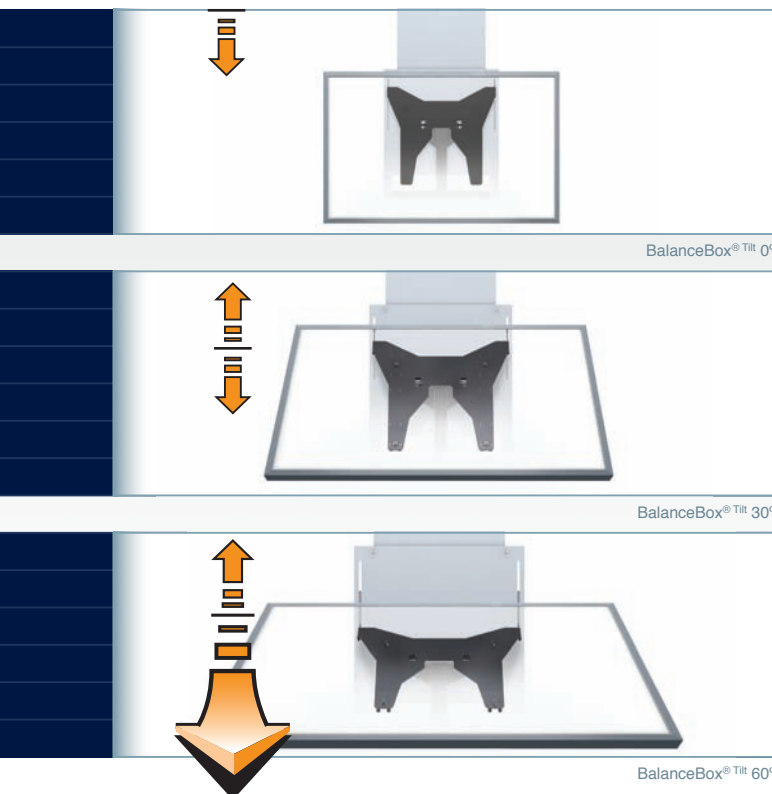

BalanceBox® Tilt
for collaborative working

Thomas Regout International B.V. offers a broad range of linear motion solutions that help move your application in any direction: horizontal, vertical and diagonal.

Challenge us, in any way. Based on its 180 years' experience in linear motion solutions, Thomas Regout International B.V. offers a range of high quality products for use with large touchscreen displays and interactive whiteboard systems. In our challenge to offer you a comfortable and intuitive solution to adjust your screen vertically, we have developed the BalanceBox®, a user-friendly, ergonomic, high-quality, reliable and sustainable product that allows you to move your screen up and down, and even tilt, in a manual way.

BalanceBox® Tilt for collaborative working

The BalanceBox® Tilt is a new product in the range and adds a weightless and intuitive manual tilt feature to the up-down movement. A 55 inch touchscreen can be tilted 60 degrees to allow multiple users in a working or teaching situation to work together. Move the screen with no effort at all, to create an intimate and comfortable environment. Both a floor support for safe mounting on non-supporting walls and a mobile stand are part of the product range.