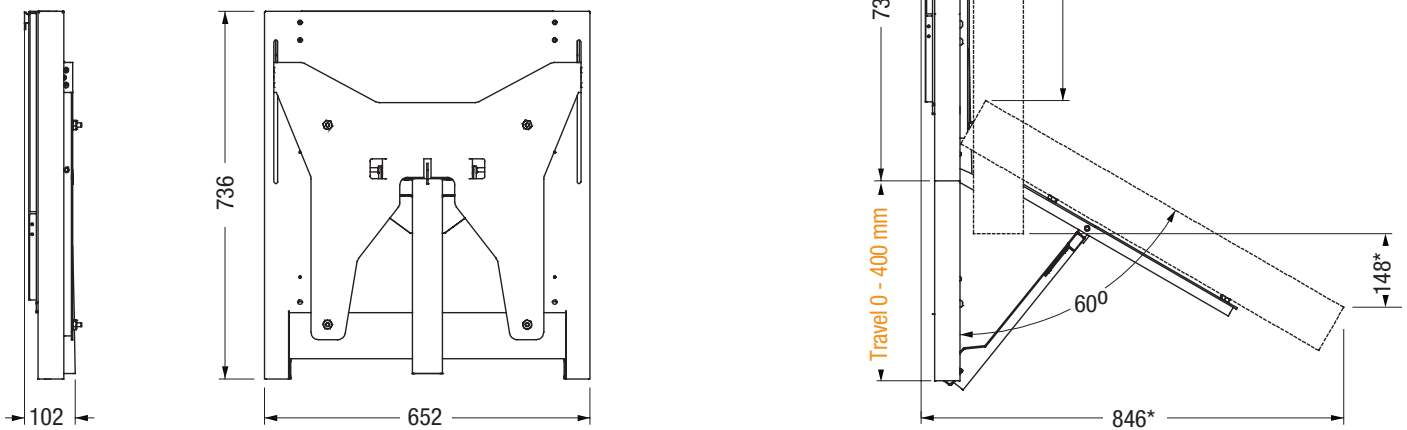

BalanceBox® Tilt for collaborative working

The BalanceBox® Tilt is a new product in the range and adds a weightless and intuitive manual tilt feature to the up-down movement. A 55 inch touchscreen can be tilted 60 degrees to allow multiple users in a working or teaching situation to work together. Move the screen with no effort at all, to create an intimate and comfortable environment. Both a floor support for safe mounting on non-supporting walls and a mobile stand are part of the product range.

Technical specifications

all dimensions in mm
* depending on type of touchscreen

BalanceBox® Tilt

Touchscreen weight		Travel		BalanceBox®	Tiltframe	
kg	lbs	mm	inch	part nr.		part nr.
22 - 51	48.4 - 112.2	400	15.75	BalanceBox® 400 -70	480A02	-> Universal tilt frame up to 60° 481A34
47 - 76	103.4 - 167.2	400	15.75	BalanceBox® 400 -90	480A04	-> Universal tilt frame up to 60° 481A34